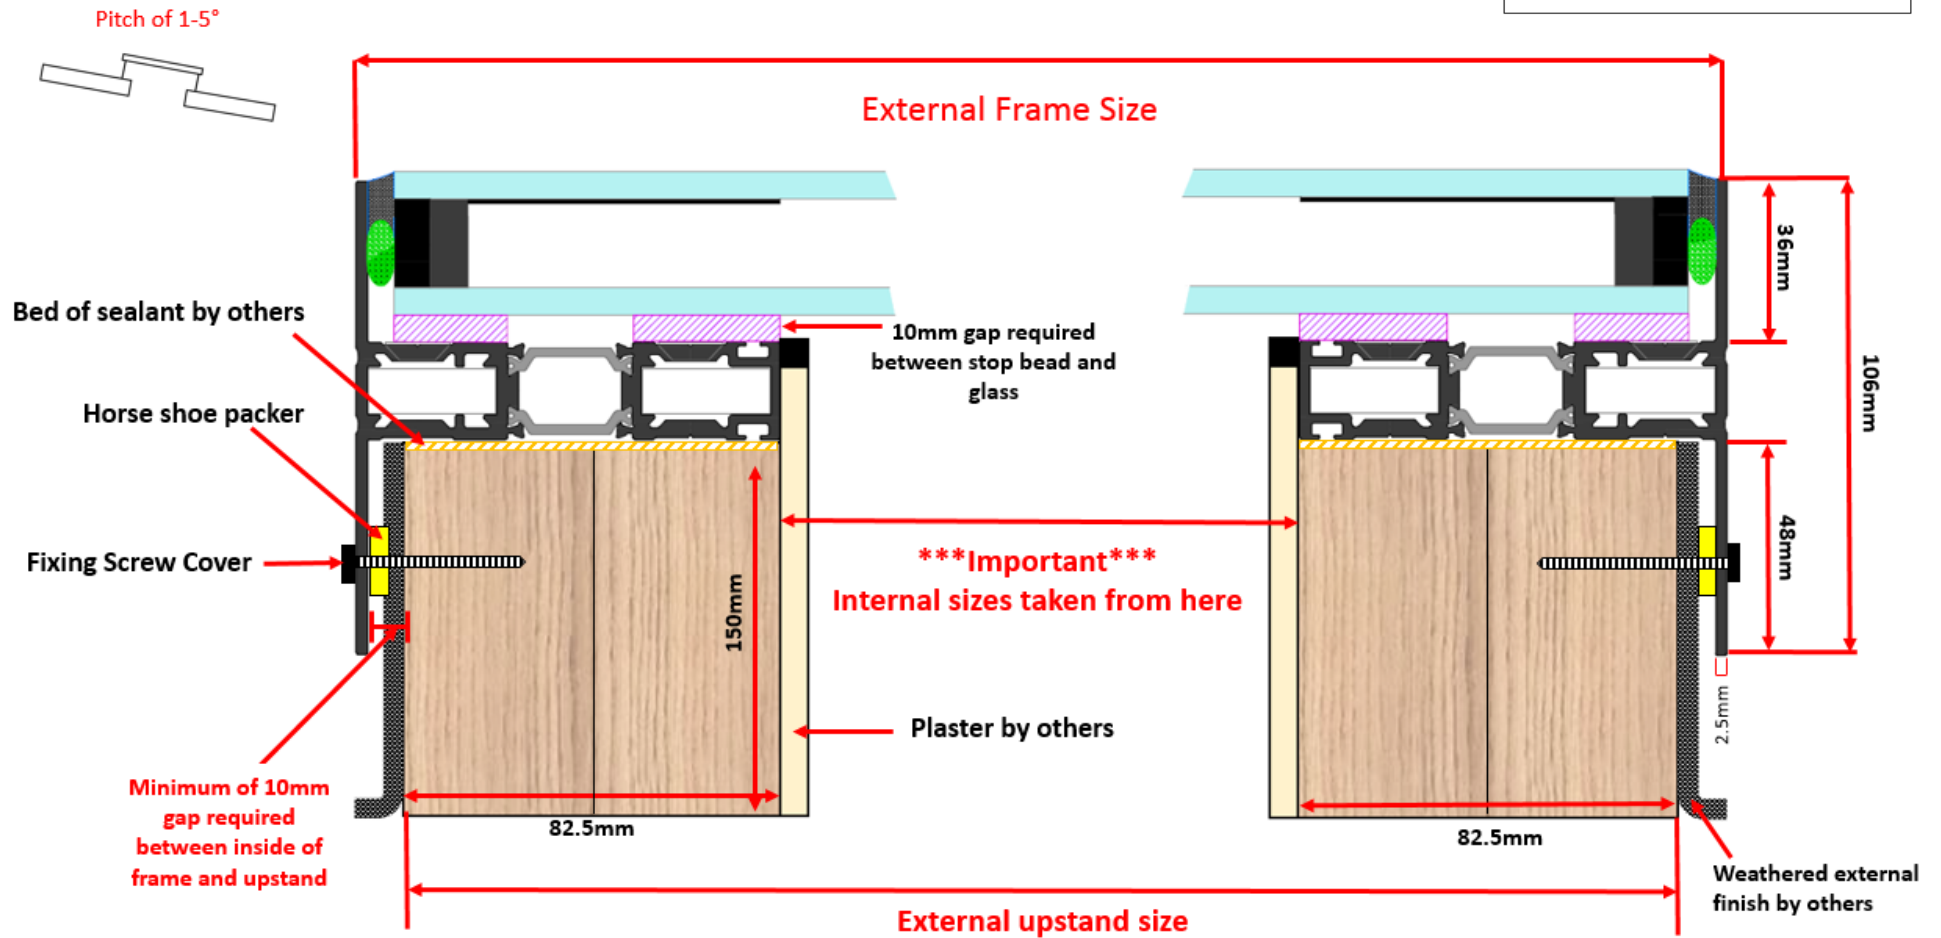

Fixed Flat Thermal Rooflight Typical Installation Guide

Double Glazed

TECHNICAL

Manufactured to:

BS EN - 12150

BS EN - 1270

For illustrative purposes only

Please note it is the responsibility of the customer to ensure that all products purchased and used are compliant with Building Regulations.