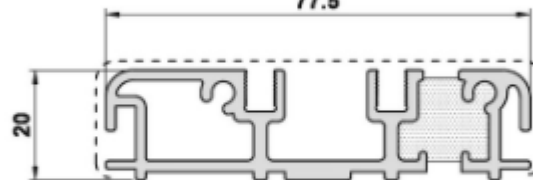

TECHNICAL SPECIFICATIONS

DV14
Standard Outer Frame
82

DV26
Curved Sash

DV173*
Low Threshold
77.5

End Cap = ACDV173

*DV173 is non-rebated. Please use rebated threshold where enhanced weather performance is required.