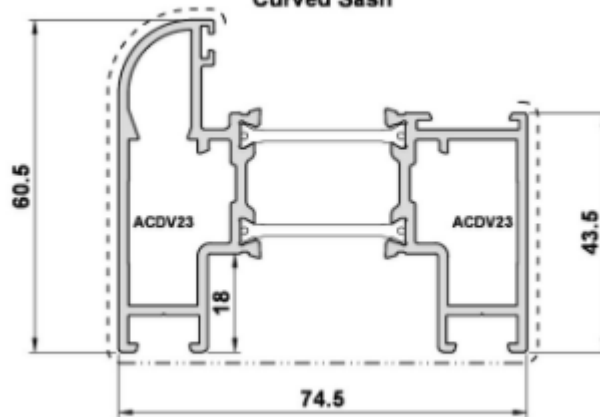

TECHNICAL SPECIFICATIONS

DV14
Standard Outer Frame
82

DV26
Curved Sash

DV173*
Low Threshold
77.5

End Cap = ACDV173

*DV173 is non-rebated. Please use rebated threshold where enhanced weather performance is required.