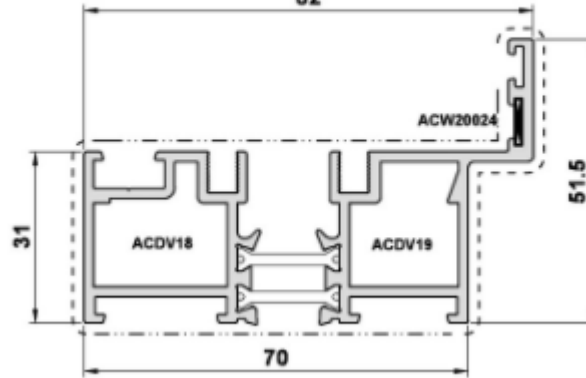

TECHNICAL SPECIFICATIONS

DV14
Standard Outer Frame
82

DV26
Curved Sash

DV173*
Low Threshold
77.5

End Cap = ACDV173

*DV173 is non-rebated. Please use rebated threshold where enhanced weather performance is required.